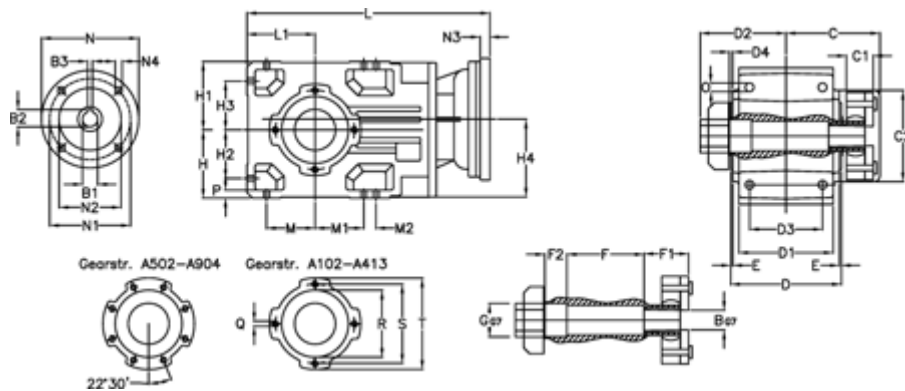

Article number: 296003510556230
 Description: Bevel helical gearbox
 A353QF30-105,5-P80B5

Measures

B = 30	D1 = 166	F2 = 53	L = 436.5	N3 = 4
B1 = 19	D2 = 80	G = 42	L1 = 100	N4 = M10x12
B2 = 21.8	D3 = 135	GA = 43	M = 73.0	O = 12.0
B3 = 6	d4 = 5.0	H = 100	M1 = 73.0	P = 11
C = 70.0	Description = A353 QF-xx P80 B5	H1 = 100	M2 = 11	Q = M10x17
C1 = 24	E = 3.5	H2 = 73.0	N = 200	R = 110
C2 = 90.0	F = 12.0	H3 = 73.0	N1 = 165	S = 130
D = 173	F1 = 48.0	H4 = 114.0	N2 = 130	T = 150